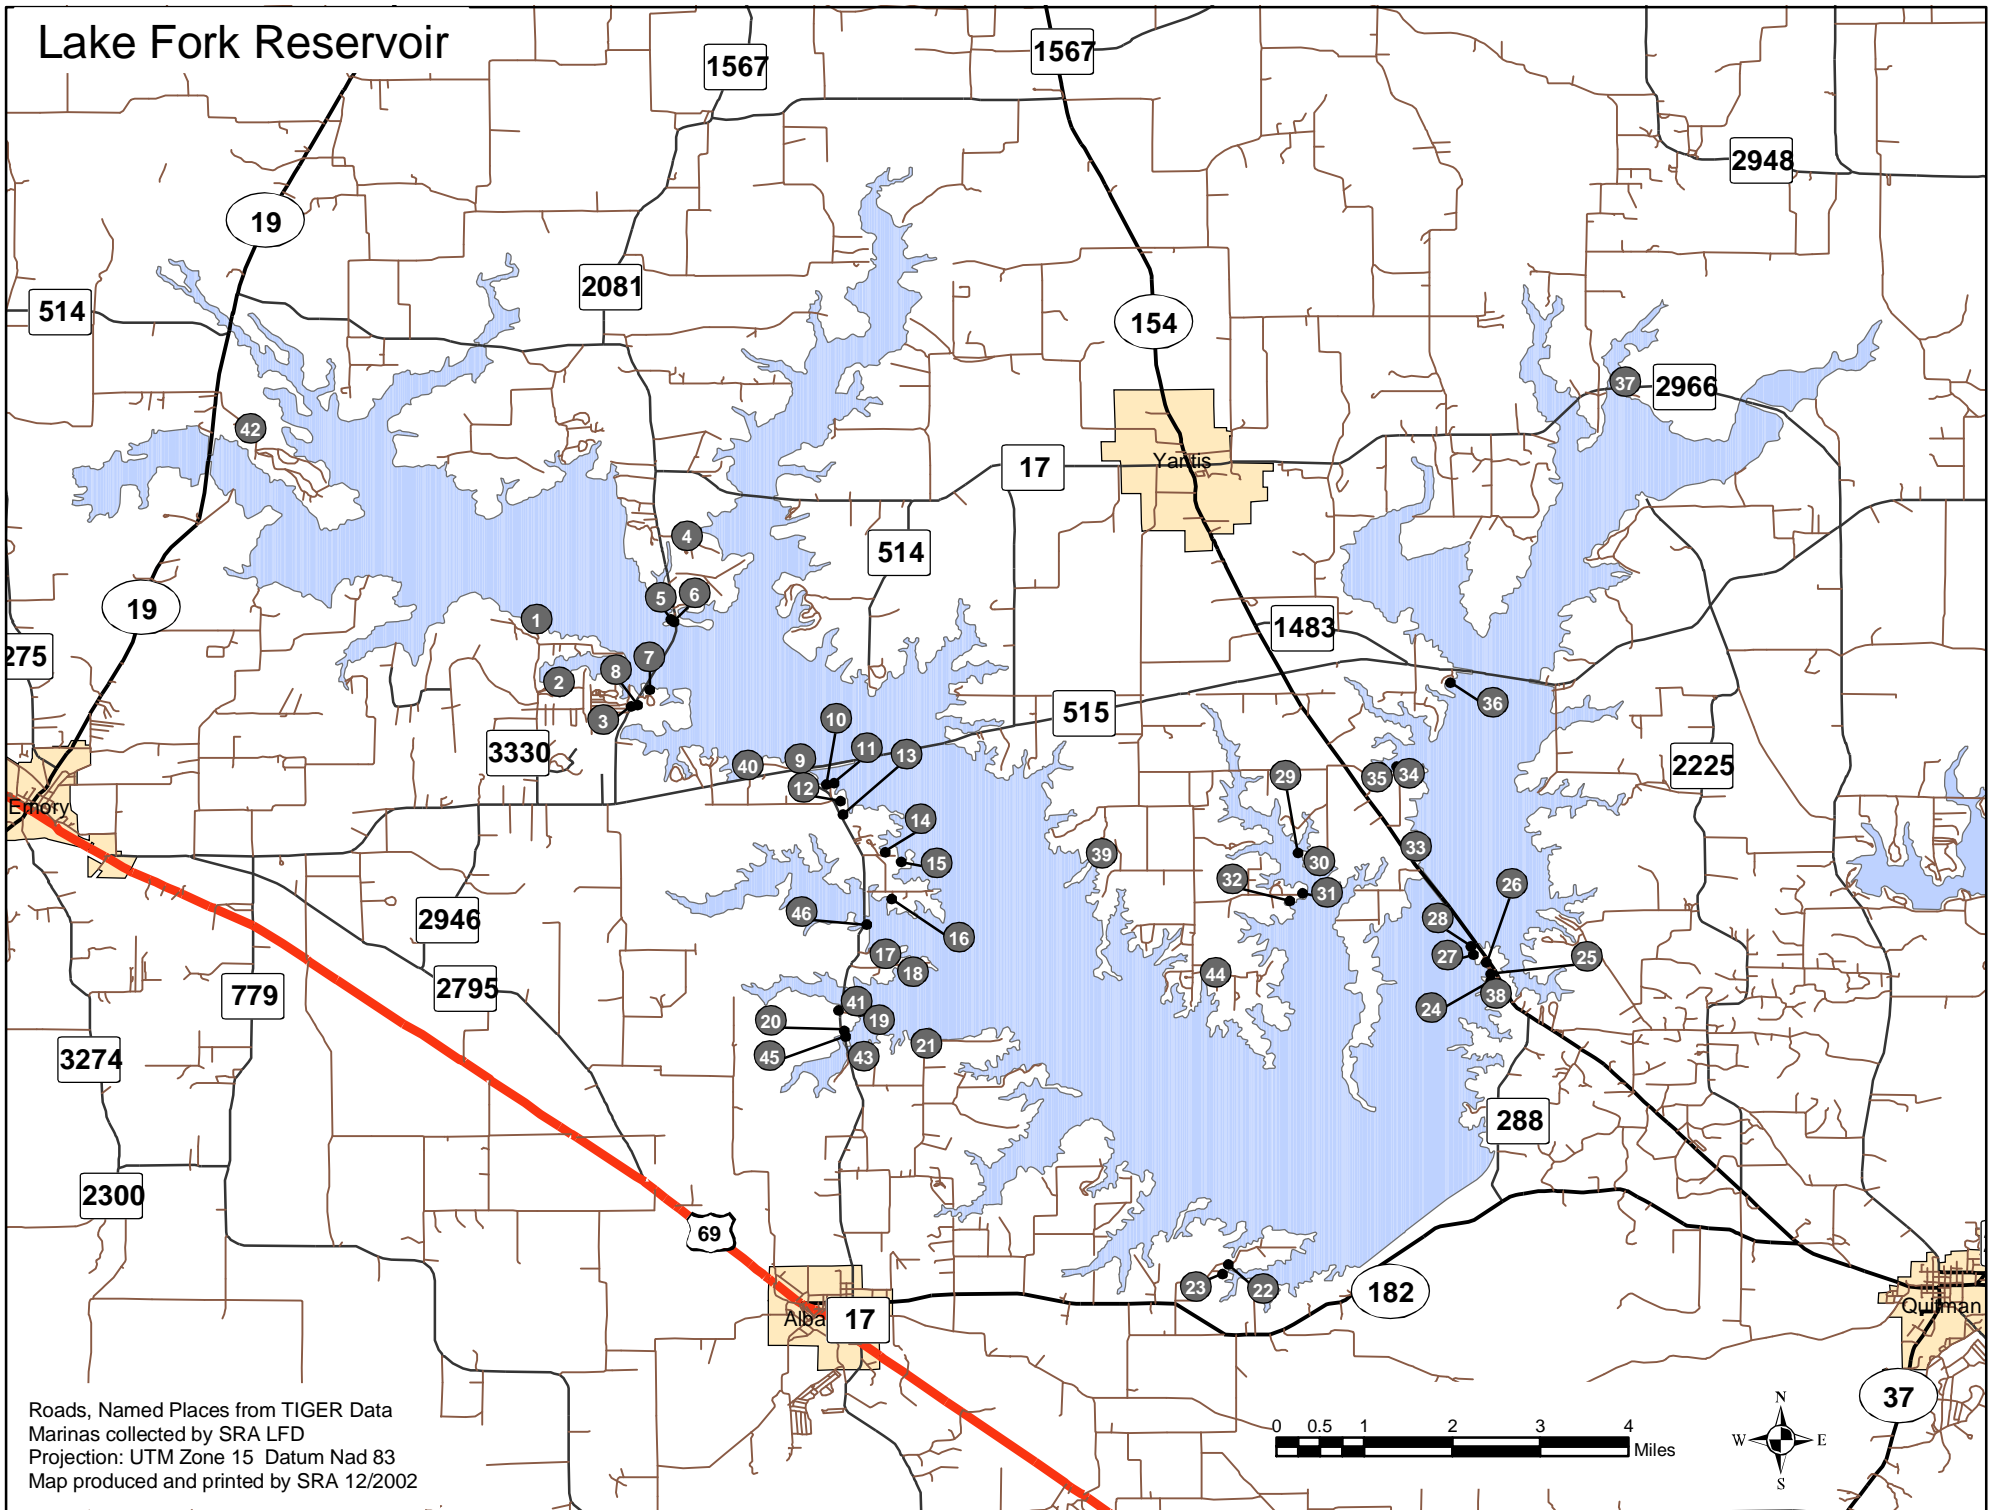

Lake Fork Reservoir

Roads, Named Places from TIGER Data
Marinas collected by SRA LFD
Projection: UTM Zone 15 Datum Nad 83
Map produced and printed by SRA 12/2002